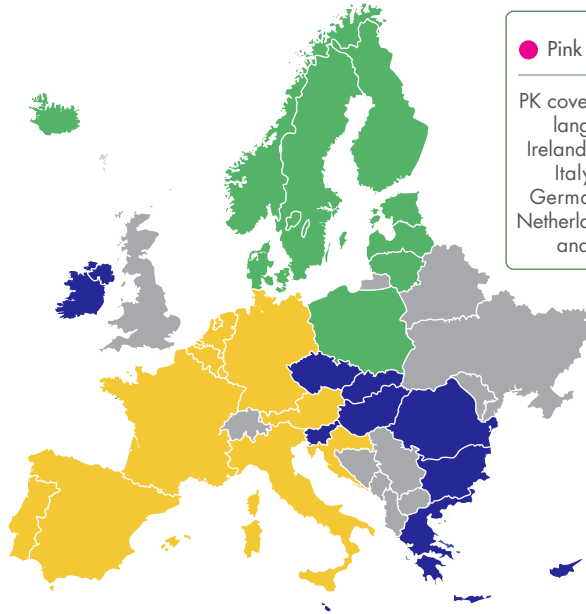

CHOOSING YOUR REGION

Clients must buy cups with the EU text in the official language(s) where they will be used.

We have grouped languages into four regions. Our product codes help identify yellow (YE), blue (BL), green (GR) or pink (PK) region cups.

● Pink region:

PK covers the official languages in Ireland (ROI & NI), Italy, Spain, Germany, Austria, Netherlands, Belgium and France.

15

● Yellow region - YE

Croatian - HR - hrvatski
Dutch - NL - Nederlands
French - FR - français
English - EN - English
Gaelic - GA - Gaeilge
German - DE - Deutsch
Italian - IT - italiano
Portuguese - PT - português
Spanish - ES – español

● Blue region - BL

Greek - EL - ελληνικά
Bulgarian - BG - български
Czech - CS - český
Slovak - SK - slovenčina
Slovenian - SL - slovenščina
English - EN - English
Gaelic - GA - Gaeilge
Hungarian - HU - magyar
Romanian - RO - română
Maltese - MT – Malti

● Green region - GR

Estonian - ET - eesti
Latvian - LV - latviešu
Lithuanian - LT - lietuvių
English - EN - English
Gaelic - GA - Gaeilge
Finnish - FI - suomi
Swedish - SV - svenska
Danish - DA - dansk
Polish - PL - polski
Icelandic - IS - íslenska
Norwegian - NO – Norsk

● Pink region - PK

Dutch - NL - Nederlands
French - FR - français
Gaelic - GA - Gaeilge
English - EN - English
Italian - IT - italiano
German - DE - Deutsch
Spanish - ES – español

Hot cups & 96-Series PLA cold cups

White double wall hot cups & 76-Series PLA cold cups