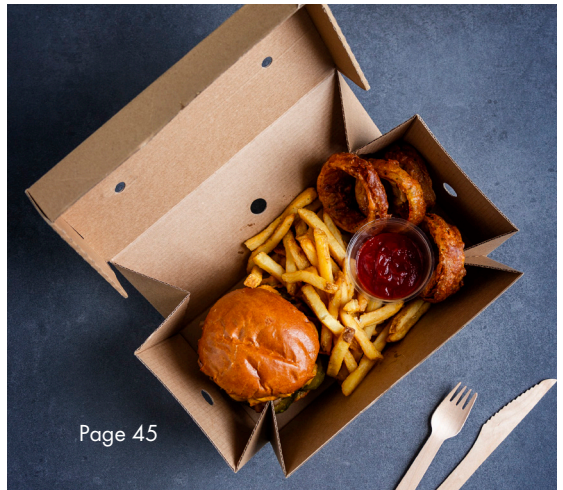

PREMIUM BURGER BOXES

Great for takeaway and delivery! The practical fold-out design turns the box into a plate for dining. Available in two different sizes – for individual gourmet burgers or burger meals. Made from recycled unbleached board.

Page 45