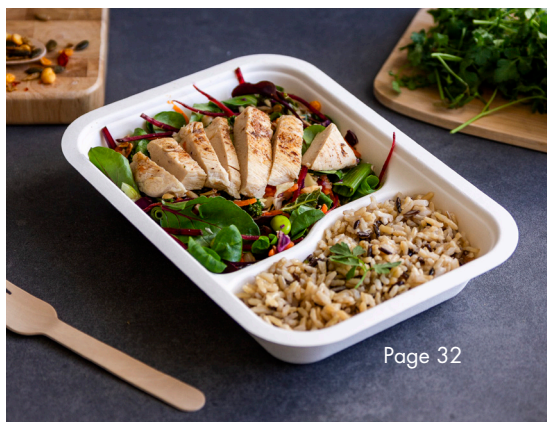

Page 32

TWO-COMPARTMENT GOURMET BASE

Versatile tray base for food to go. Two compartment design - one large portion and a smaller one for sides. Pair with multiple lid options. Great for hot or cold foods. Made from reclaimed sugarcane fibre.

BURGER WRAPS

Naturally greaseproof wraps. Available in a plain, crisp white design or as part of Vegware's Green Tree collection. Moisture resistant, high-quality 39gsm wraps. Made from sustainably-sourced, chlorine-free paper.